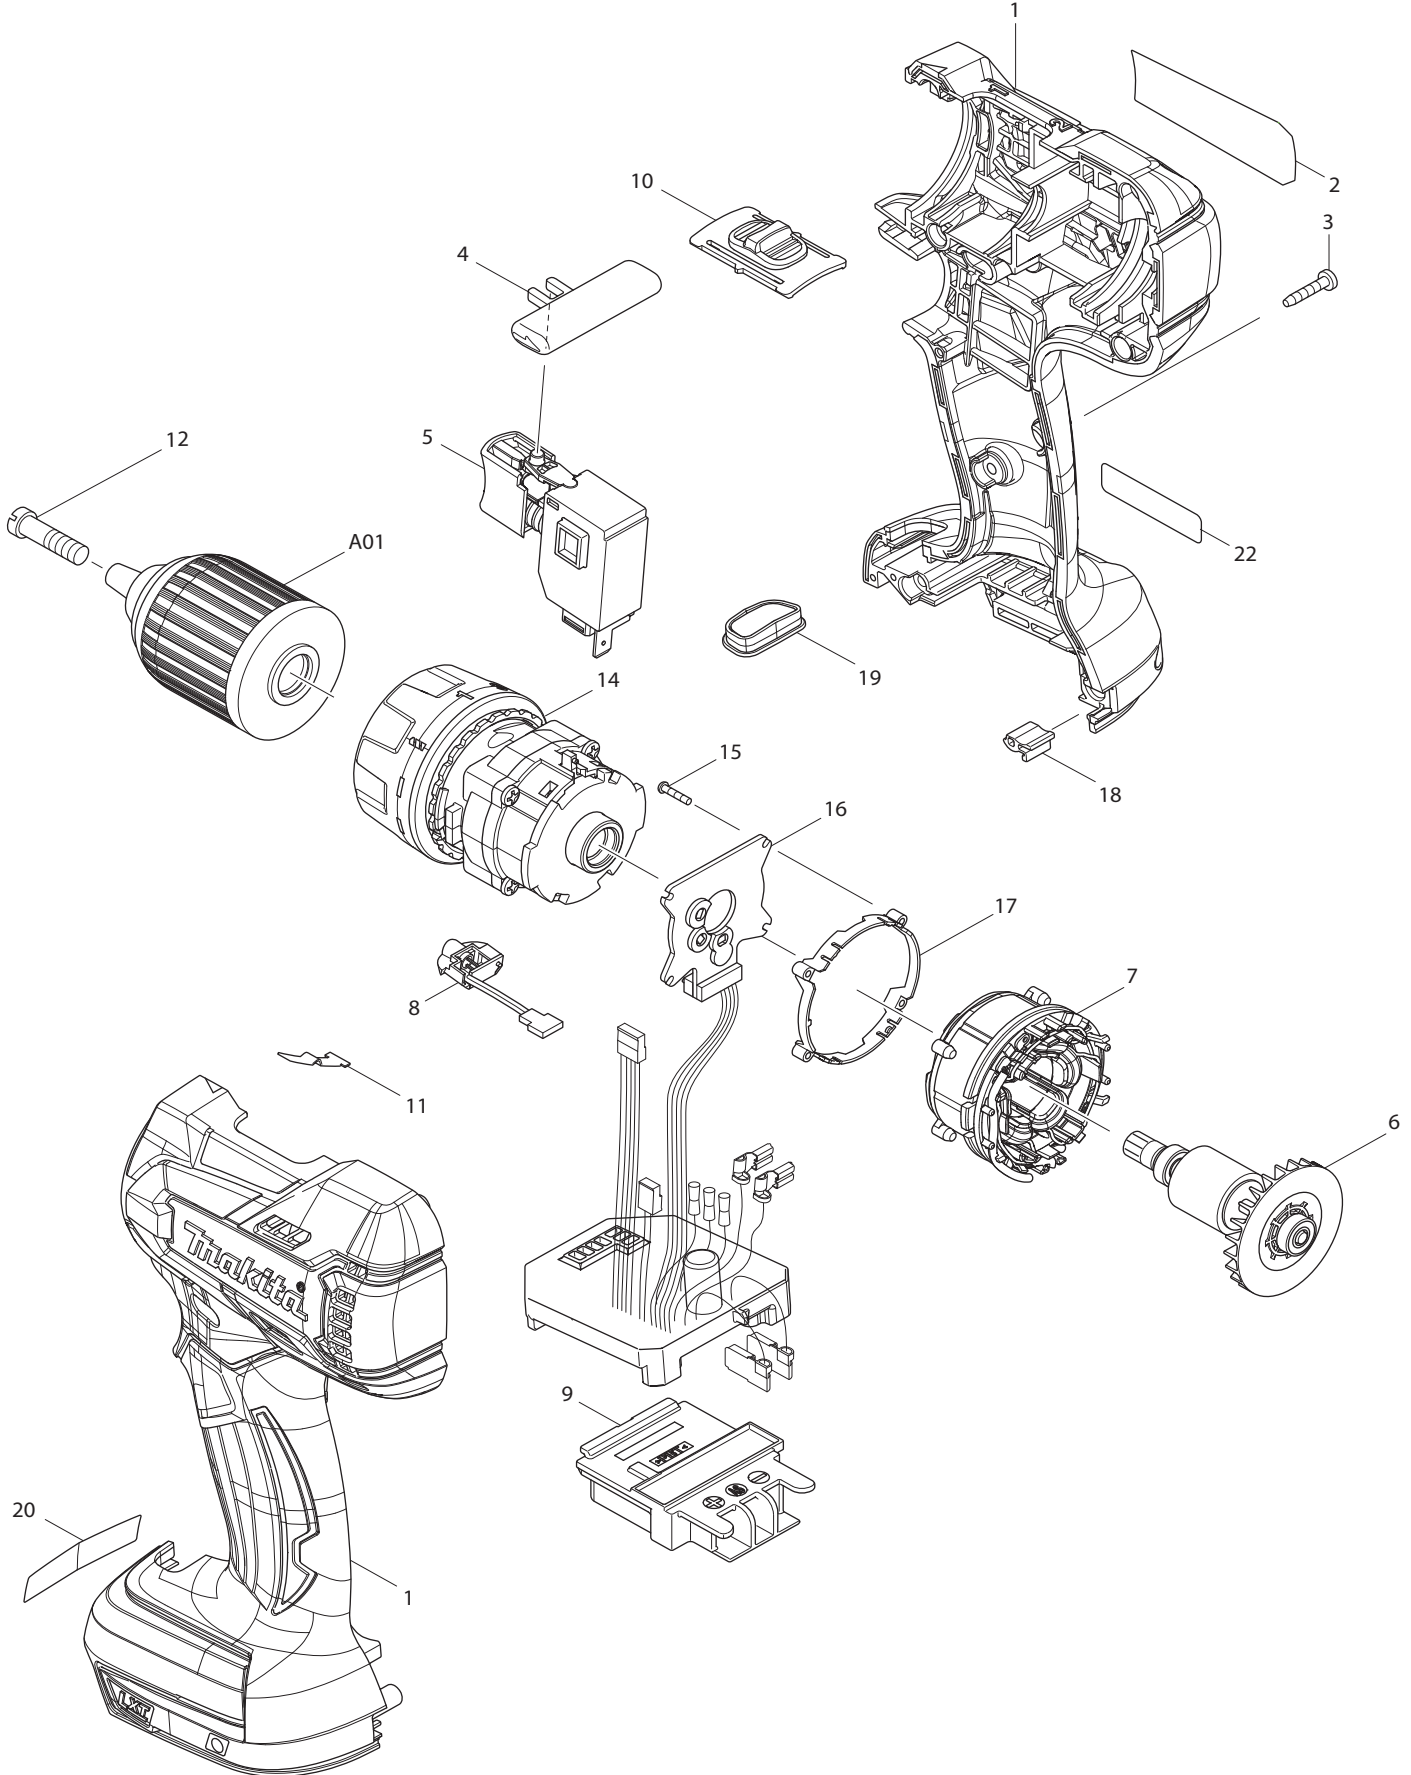

07 - 2013  
DDF480RFE, DDF480Z  
18V BL DRIVER DRILL

Item No	Type	Part No	Description	Qty	Unit
1		187714-9	HOUSING SET	1	SET
	INC.	263005-3	RUBBER PIN 6	4	PC.
2		814X02-2	NAME PLATE F/DDF480	1	PC.
3		266429-2	TAPPING SCREW 3X16	9	PC.
4		419250-0	F/R CHANGE LEVER	1	PC.
5		650710-5	SWITCH C3JW-4B	1	PC.
6		619331-2	ROTOR	1	PC.
7		629999-6	STATOR	1	PC.
8		620244-2	LED CIRCUIT	1	PC.
9		643860-3	TERMINAL	1	PC.
10		126180-5	SPEED CHANGE LEVER ASSEMBLY	1	PC.
11		232182-2	LEAF SPRING	1	PC.
12		251468-5	- FLAT HEAD SCREW M6X22	1	PC.
14		126354-8	GEAR ASSEMBLY	1	PC.
15		266786-8	+ PAN HEAD TAPPING SCREW 2X10	4	PC.
16		620245-0	CONTROLLER	1	PC.
17		687464-1	SUPPORT	1	PC.
18		424517-3	CUSHION	1	PC.
19		142263-3	INDICATOR PANEL COMPLETE	1	PC.
20		802A04-2	CAUTION LABEL (SP)	1	PC.
22		802A05-0	CAUTION LABEL (FR)	1	PC.
100		251314-2	+ SCREW M4X12	1	PC.
		875138-8	CARTON F/DDF480Z	1	PC.

#### **ACCESSORIES**

- See Catalogue or visit [www.makita.ca](http://www.makita.ca) for more accessories -

A01		766008-1	KEYLESS DRILL CHUCK 13	1	PC.
A02		346449-3	HOOK	1	PC.
A03		784637-8	+ BIT 2-45	1	PC.
A04		DC18RC	DC18RC FAST CHARGER	1	PC.
		DC18SD	DC18SD CHARGER	1	PC.
A05		194309-1	18V LI-ION BATTERY BL1815	1	PC.
		194428-3	18V LI-ION BATTERY BL1815 2PK	1	PK.
		194604-9	18V LI-ION BATTERY BL1815 10PK	1	PK.
		194205-3	18V LI-ION BATTERY BL1830	1	PC.
		194230-4	18V LI-ION BATTERY BL1830 2PK	1	PK.
		194288-3	18V LI-ION BATTERY BL1830 10PK	1	PK.
A06		450128-8	BATTERY COVER	1	PC.
A07		821532-2	PLASTIC CASE COMPLETE	1	PC.